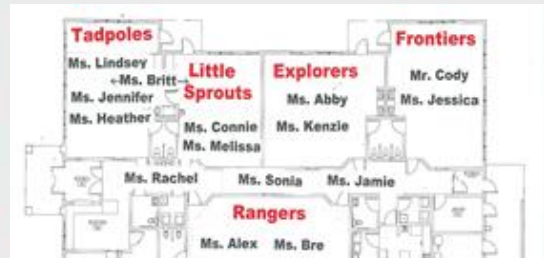

Christmas Cards

We are asking that family's take a little bit of time out of their busy schedules to make a Christmas card for the elderly with their children. The Rangers Pre-K class will personally drop them off at Fox Point Senior Community the week before Christmas. They will be spreading some Christmas cheer by singing carols and handing out our handmade cards to the residents.